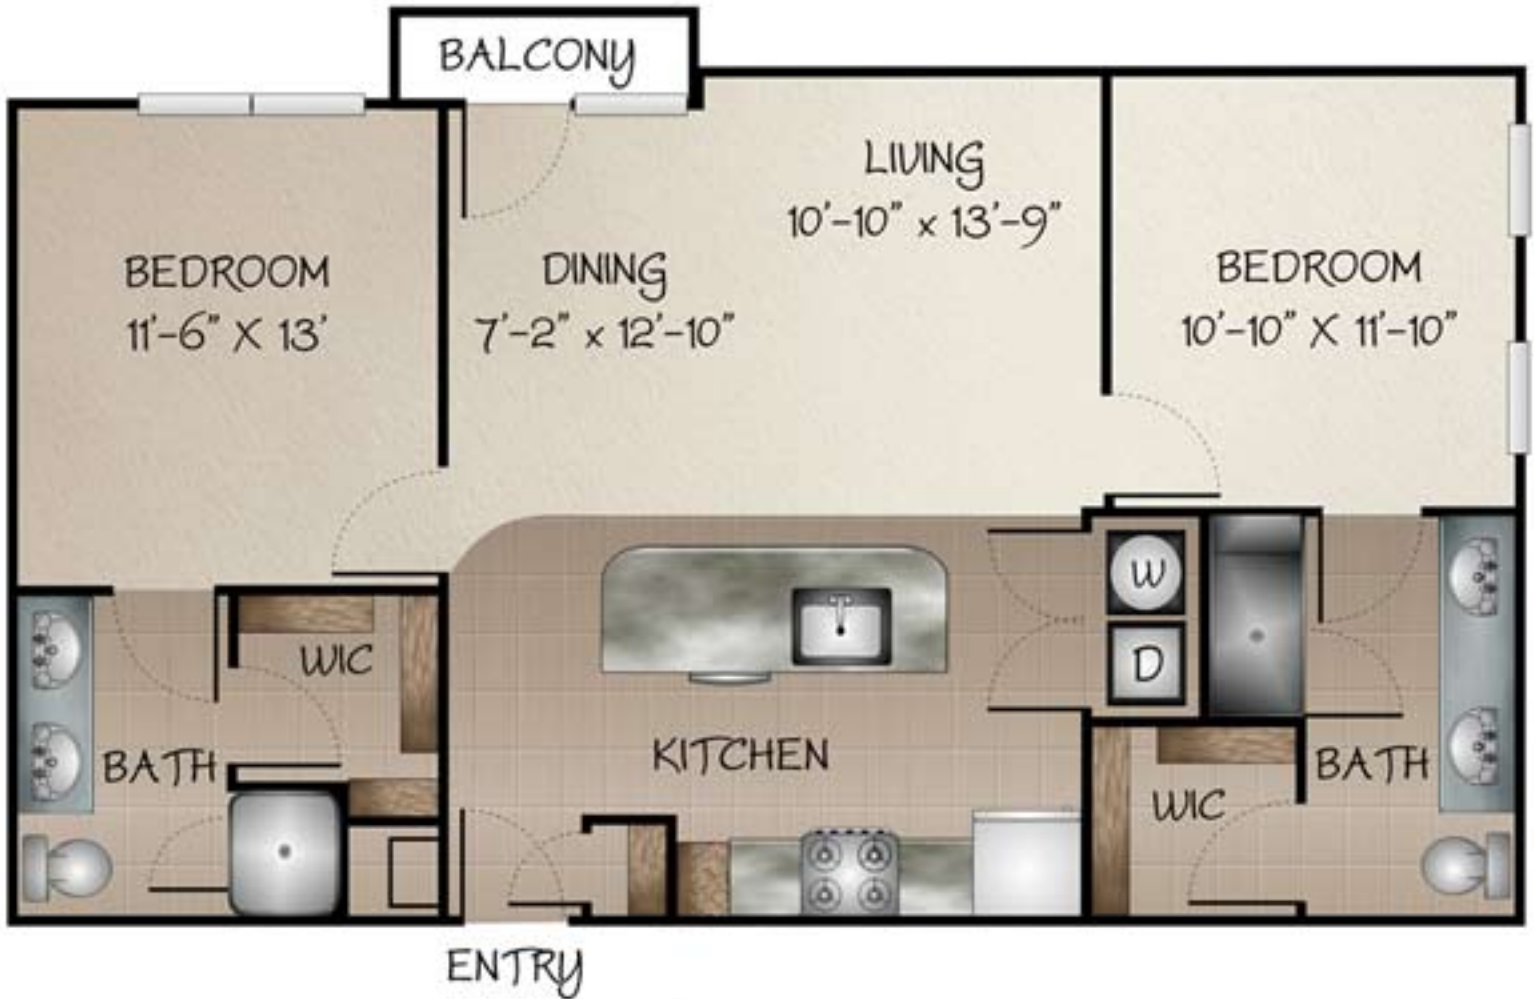

VINTAGE WEST CAMPUS

Naples

Two Bedroom/Two Bath

964 sq. ft.