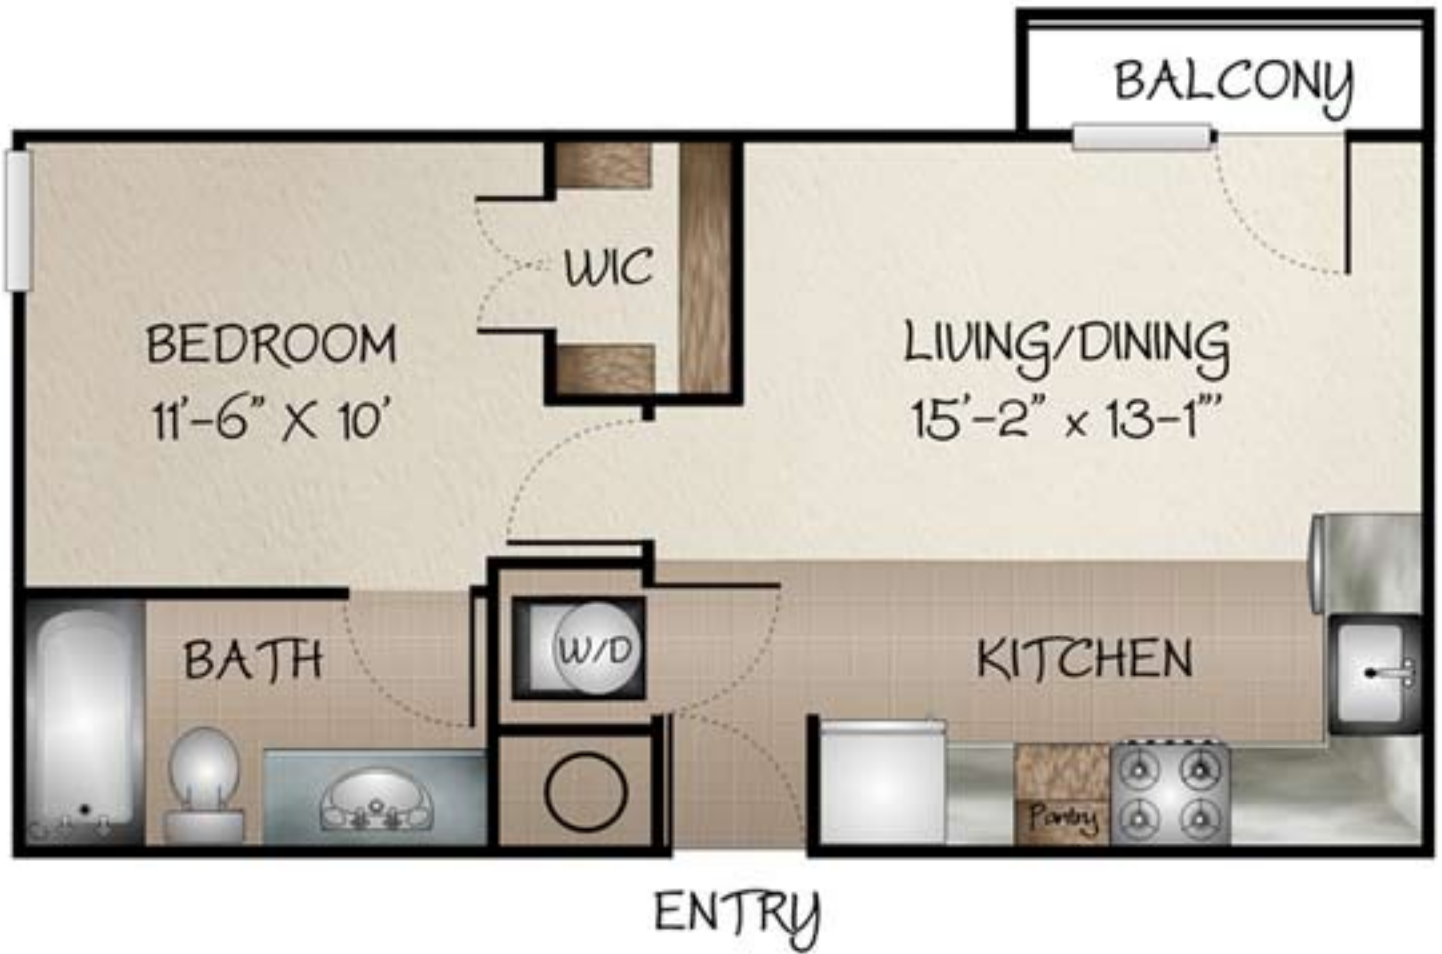

# Messina

Efficiency  
369 sq. ft.

VINTAGE  
WEST CAMPUS

## Venice

---

One Bedroom/One Bath

466 sq. ft.

VINTAGE  
WEST CAMPUS

## Milan

Four Bedroom/Four Bath

1467 sq. ft.